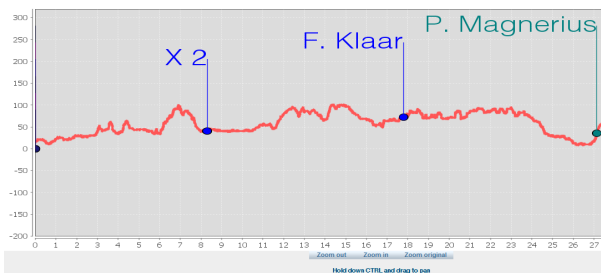

USER GUIDE – TracTrac web viewer

Performance table

Performance data for each competitor and leg:

- Position (overall and leg)
- Time (overall and leg)
- Top and average speed

Pos	Name	Short	After	Leg pos	Leg tin	Avg sp	Dir spe	Top Sp
1 (0)	Rashid Mohd Ibrahi...	39	+0:00	2	22:46	26.9		28.5
2 (-1)	Ahmed Yousef Al Bl...	67	+2:22	4	23:49	25.8		27.6
3 (-1)	Munthar Ahmed Al B...	68	+2:22	3	23:47	25.8		28.2
4 (+2)	Rashed Ahmed Al B...	65	+2:35	6	24:02	25.5		28.6
5 (0)	Ahmed Ali Saeed Ali...	64	+2:35	5	24:00	25.5		28.3
6 (0)	Ali Sultan Abdulla Al...	149	+3:52	7	24:10	25.4		26.7
7 (-1)	Inder Singh Balu Si...	113	+7:24	25	26:15	23.4		25.5
8 (-1)	Achal Singh Kishan ...	112	+7:27	26	26:16	23.3		27.1

Race list

Access to all races of the event.

Date	Race	
06-11-2015	80 km qualification ride	Replay
07-11-2015	80 km	Replay

Profile

Shows the elevation profile of the race

Full screen

Help

Questions or comments?