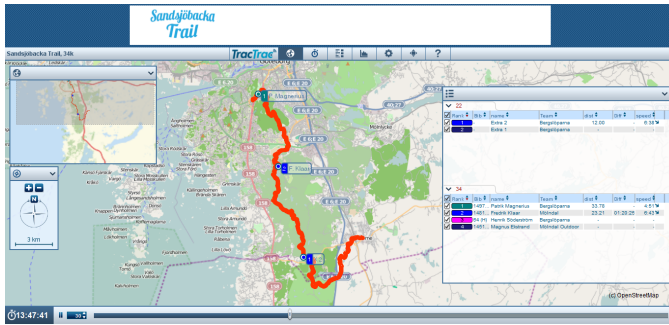

USER GUIDE – TracTrac web viewer

TracTrac allows you to see tracking of your favourite sporting events – live and in replay. Enter www.tracrac.com, click your favourite event and a screen similar to the one below will appear.

Java required. Free download at www.java.com.

Use top menu to access **Map View**, **Performance table**, **Race list**, **Race profile**, **Settings**, **Full screen** and **Help**

Map view

Map control

Use map control to zoom and turn map.

Leader board

The active leader board shows the real-time ranking of the competitors, with the leading competitor at the top and allows you to:

- **Select** or deselect competitors.
- **Locate a specific competitor** on the map by clicking on it in the leader board.
- Double-click on a competitor in the leader board to see the **complete track** for the competitor.