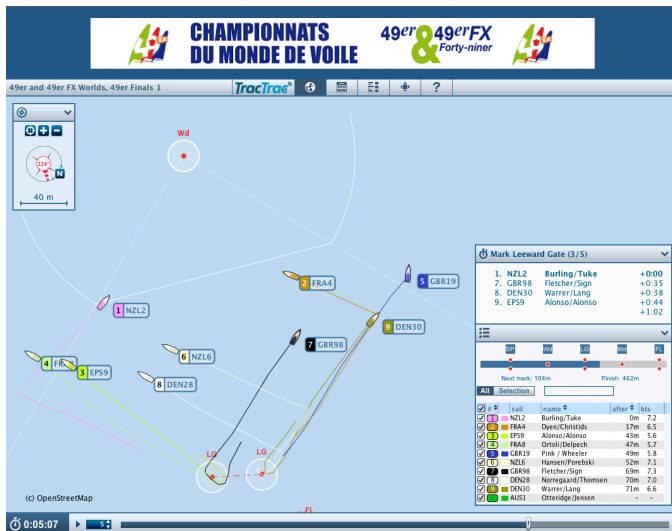

USER GUIDE – TracTrac web viewer

TracTrac allows you to see tracking of your favourite sailing events – live and in replay. Enter www.tracrac.com, click your favourite event and a screen similar to the one above will appear.

Java required. Free download at www.java.com.

Use top menu to access **Map View**, **Performance table**, **Race list**, **Full screen** and **Help**

Map view

Map control

Use map control to zoom and turn map or activate **auto focus** .

The TracTrac **Wind estimator** estimates current wind based on the movement of the boats.

Progress bar

The progress bar shows course configuration and progress of race. Clicking a mark will identify the respective mark on the map.

USER GUIDE – TracTrac web viewer

Mark ticker

Shows ranks at current mark.

Replay control

Adjust replay speed or drag slider to **move in time**. The race clock shows current race time.

Mouse controls

- **Zoom** by using the scroll-wheel on the mouse and pan by dragging the map with the mouse.
- Mouse-over a boat will give you name and additional information related to the boat.
- Mouse-click on a boat will lock the **focus-and-follow** on the boat.