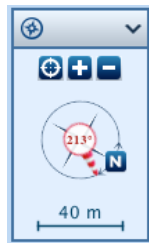

Java required. Free download at www.java.com.

Use top menu to access **Map View**, **Performance table**, **Race list**, **Full screen** and **Help**

Map view

Map control

Use map control to zoom and turn map or activate **auto focus** .

The TracTrac **Wind estimator** estimates current wind based on the movement of the boats.

Progress bar

The progress bar shows course configuration and progress of race. Clicking a mark will identify the respective mark on the map.