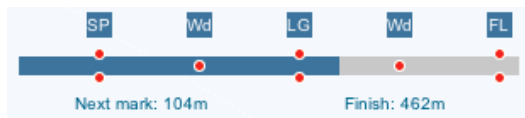

Java required. Free download at www.java.com.

Use top menu to access **Map View**, **Performance table**, **Race list**, **Full screen** and **Help**

Map view

Map control

Use map control to zoom and turn map or activate **auto focus** .

The TracTrac **Wind estimator** estimates current wind based on the movement of the boats.

Progress bar

The progress bar shows course configuration and progress of race. Clicking a mark will identify the respective mark on the map.